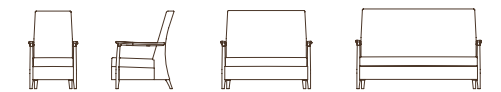

Upholstered Arm High Back Lounge Chair

311-1
Overall Dimensions 29" w 33" d 43" h
Seat Dimensions 24" w 22" d 17" h
Seat to Top of Back 26"
Top of Arm to Floor 25.25"

Open Arm High Back Lounge Chair

3110A-1
Overall Dimensions 27" w 33" d 43" h
Seat Dimensions 21.5" w 22" d 17" h
Seat to Top of Back 26"
Top of Arm to Floor 25.25"