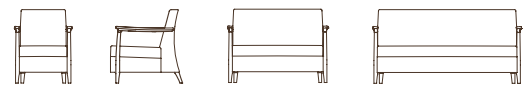

MODERN AMENITY

PUBLIC SPACES

carolina

Modern Amenity

Modern Amenity offers an infinite number of seating solutions perfect for the needs of any facility. Taking influence from Scandinavian design, the light scale and clean lines compliment any space. Rich European Beech and American Ash woods give a unique detail that enhances modern space. Modern Amenity features lounge, guest, multiple, tandem, patient, bariatric, recliner seating and occasional tables.

Modern Amenity Open & Panel Arm Low Back Lounge

Upholstered Arm Low Back Lounge Chair
 Overall Dimensions
 Seat Dimensions
 Seat to Top of Back
 Top of Arm to Floor

310-1
 29" w 33" d 34" h
 24" w 22" d 17" h
 17"
 25.25"

Open Arm Low Back Lounge Chair
 Overall Dimensions
 Seat Dimensions
 Seat to Top of Back
 Top of Arm to Floor

3310-OA-1
 27" w 33" d 34" h
 21.5" w 22" d 17" h
 17"
 25.25"

European Beech Exposed Wood

American Ash Exposed Wood

Open Arm & Panel Arm Base Chair
1600/1600-C & 1610/1610-C

Overall Dimensions 24" w 26" d 34.5" h
Seat Dimensions 20.75" w 22.25" d 19" h
Seat to Top of Back 15"
Top of Arm to Floor 26.75"

*For complete offering and information
see product listing in price guide.