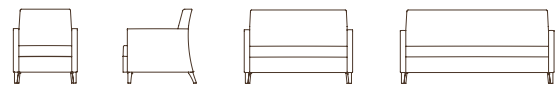

MODERN AMENITY

PUBLIC SPACES

carolina

Modern Amenity

Modern Amenity offers an infinite number of seating solutions perfect for the needs of any facility. Taking influence from Scandinavian design, the light scale and clean lines compliment any space. Rich European Beech and American Ash woods give a unique detail that enhances modern space. Modern Amenity features lounge, guest, multiple, tandem, patient, bariatric, recliner seating and occasional tables.

Modern Amenity Open & Panel Arm Low Back Lounge

Upholstered Arm Low Back Lounge Chair
 Overall Dimensions
 Seat Dimensions
 Seat to Top of Back
 Top of Arm to Floor

310-1
 29" w 33" d 34" h
 24" w 22" d 17" h
 17"
 25.25"

Open Arm Low Back Lounge Chair
 Overall Dimensions
 Seat Dimensions
 Seat to Top of Back
 Top of Arm to Floor

3310-OA-1
 27" w 33" d 34" h
 21.5" w 22" d 17" h
 17"
 25.25"

European Beech Exposed Wood

American Ash Exposed Wood

Open Arm & Panel Arm Base Chair
1600/1600-C & 1610/1610-C

Overall Dimensions 24" w 26" d 34.5" h
Seat Dimensions 20.75" w 22.25" d 19" h
Seat to Top of Back 15"
Top of Arm to Floor 26.75"

*For complete offering and information
see product listing in price guide.